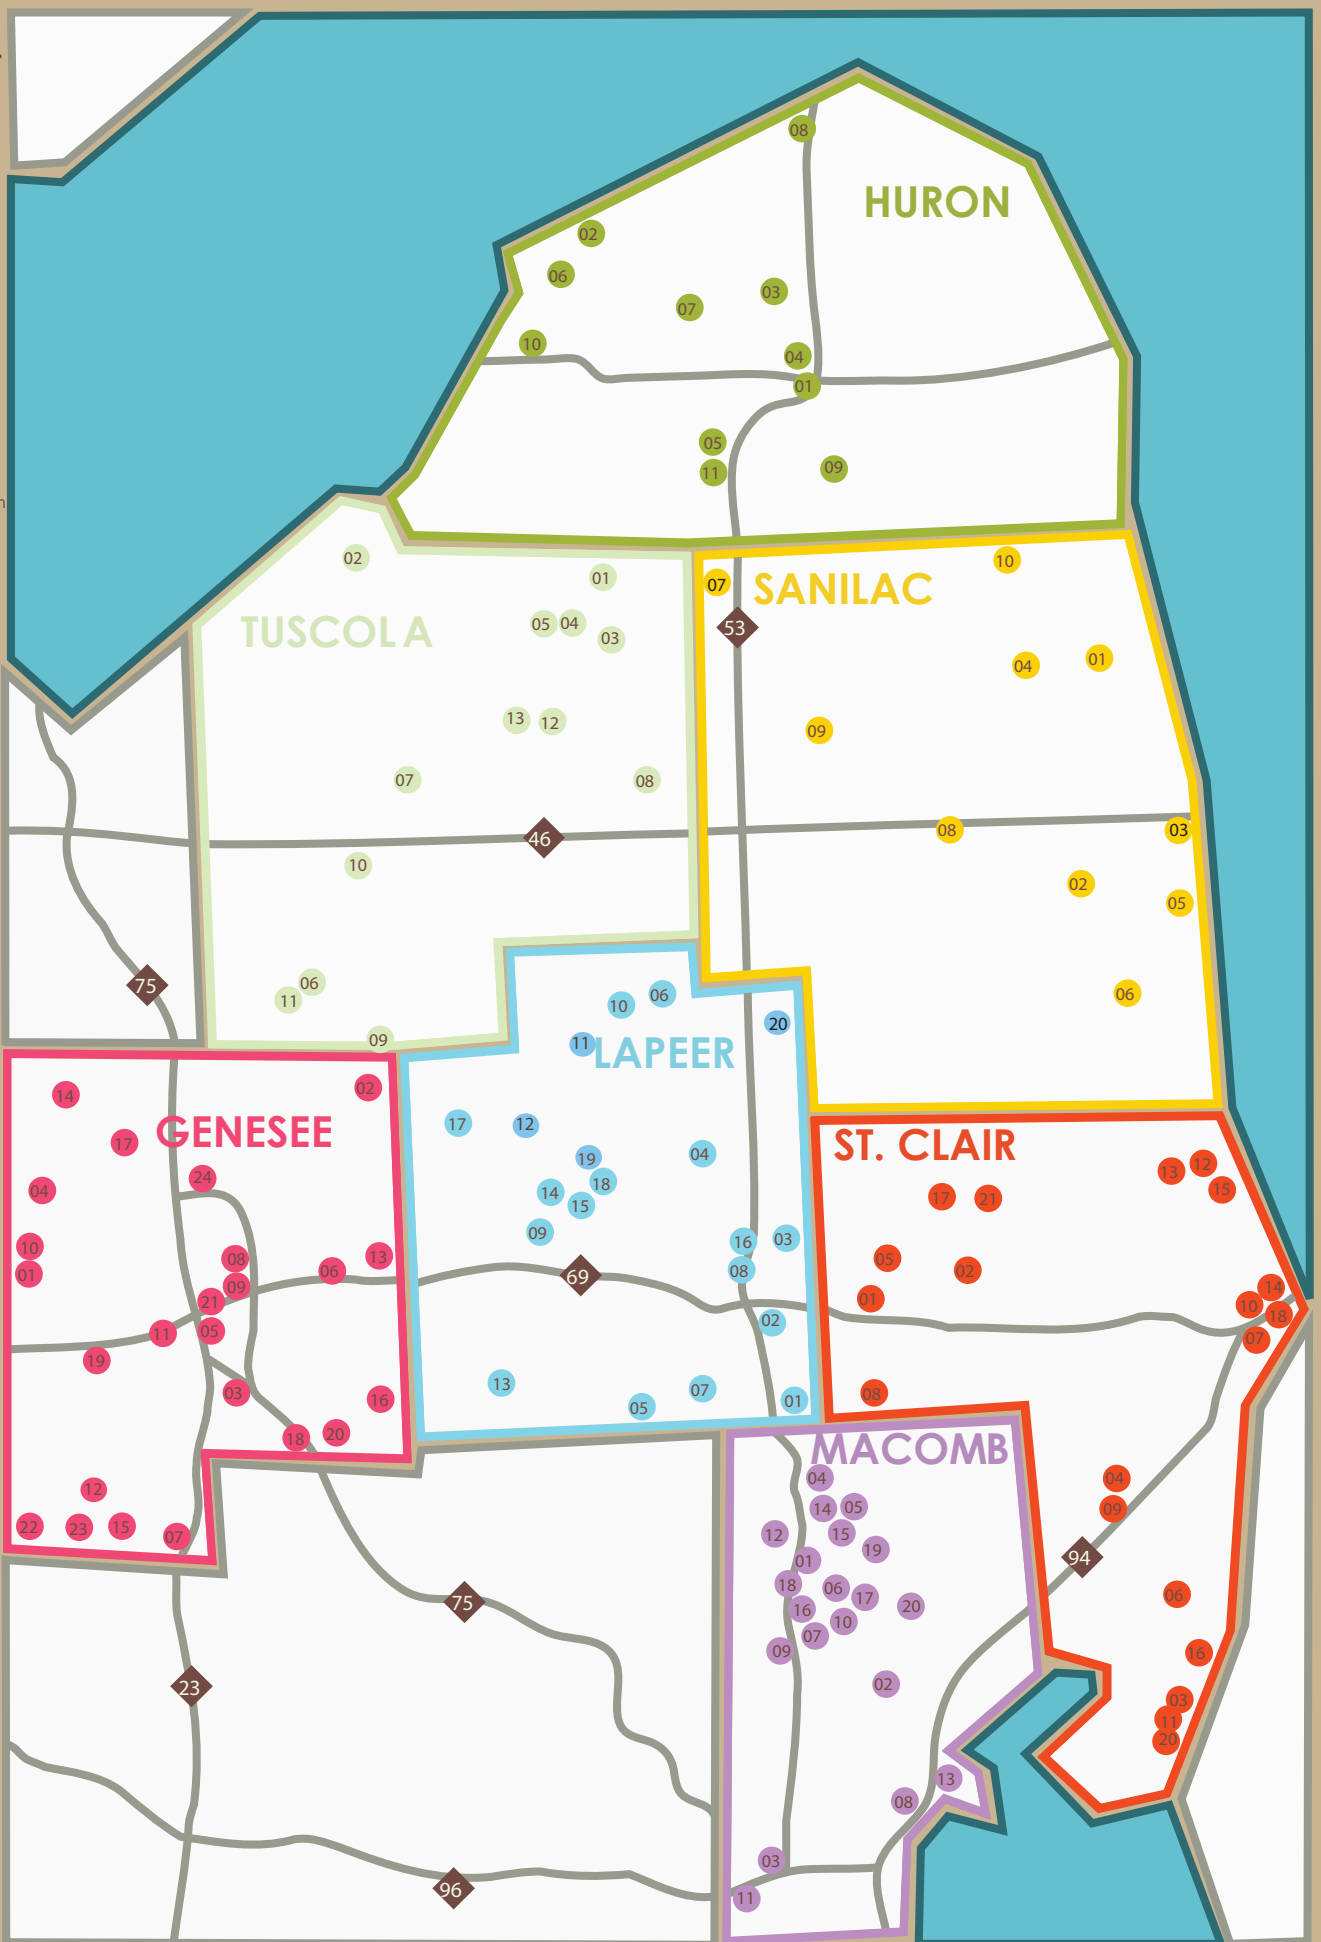

03. Chris' Roadside Stand
8168 Marsh Rd
Algonac, MI 48001
810.794.2267

04. Country Cottage Primitives
7748 Trumble Rd.
Columbus, MI 48063
810.329.6722
www.countrycottageprimitives.com

05. Falis Farm
15637 Nettney Rd
Capac, MI 48014
810.395.1711

06. Good-Natured Gardens
5074 Starville Rd
China Twp., MI 48054
810.765.5165

07. Hulett's Farm Mkt.
3511 Pine Grove Ave.
Port Huron, MI 48060
810.984.5057

08. J and M Farm
16545 Bordman Rd
Allenton, MI 48002
810.798.3743 or
810.614.2954
www.jandmfarm.com

09. Jen's Garden
8956 Puttygut Ln.
Casco, MI 48064
586.822.0370

10. Jim Rankin Meats
4319 Lapeer Rd
Port Huron, MI 48060
810.984.1628
www.jimrankinmeats.com

11. Marine City Farmer's Market
High St.
Marine City, MI 48039
810.765.5165

12. Marvin's Garden
5385 Burtch Rd
Jeddo, MI 48032
810.327.2691
www.marvinsgarden.blogspot.com

13. McCallum's Orchard & Cider Mill
5697 Harris Rd.
Jeddo, MI 48032
810.327.6394
www.mccallumorchard.com

14. St. Clair Garden Club
Pine Shores Golf Course Parking Lot
St. Clair MI 48079
810.329.9358

15. Sandy Shores Winery
5687 Harris Rd.
Jeddo, MI 48032
810.327.6394

16. SharKar Farm
5234 Meisner Rd.
China, MI 48054
810.499.2386

17. Sunny Fields Botanical Park.
5444 Welch Rd
Emmett, MI 48022
810.387.2765
www.visitsunnyfields.org

18. Vantage Point Farmer's Market
51 Water St.
Port Huron, MI 48060
810.966.3488

19. Verellen Farm
2615 Broadbridge Rd.
Cottrellville, MI 48039
810.765.3766

20. Wiegand Orchards
11036 Metcalf Rd
Brockway, MI 48097
810.387.2526

SANILAC

01. Arnold Apiaries
3825 Loree Rd.
Deckerville, MI 48427
810.376.8323

02. Bingles Berry Farm
3730 Marlette Rd.
Crowell, MI 48422
810.633.9338

03. Blue Water Winery
7131 Holverson Rd.
Carsonville, MI 48419
888.609.4222
www.bluewaterwinery.com

04. Kritzman's Berry Farm
2194 Brush St.
Deckerville, MI 48427
810.376.3045

05. Moeller's Apple Orchard
6927 Aitken Rd
Lexington, MI 48450
810.359.7071

06. O'Hair Farms
4921 Sheridan Line Rd.
Crowell, MI 48422
810.404.4783 or
810.679.4783

07. Polega's Market
6480 Bay City Forestville Rd.
Cass City, MI 48726
989.872.3348

08. Sandusky Farmer's Market
1394 S. Sandusky Rd.
Sandusky, MI 48471
810.648.2706

09. The Garden Gate
4324 Mushroom Rd.
Snover, MI 48472
810.672.9905
www.thegardengate.com

10. Wellin Meat Packing Inc.
8678 Fifth St.
Minden City, MI 48456
989.864.8888 or
989.864.8328
www.wellinmeatpacking.com

TUSCOLA

01. Battel's Sugar Bush
7964 Daus Rd.
Cass City, MI 48726
989.872.2621
www.battelsyrup.weebly.com

02. Bayside Beef LLC
7066 Unionville Rd.
Unionville, MI 48767
989.553.6328
www.baysidebeef.com

03. Caro Farmer's Mkt.
157 N. State St.
Caro, MI 48723
989.673.5211 or
989.673.6996

04. Cass City Farmer's Market
Cass City, MI 48726
989.872.2911

05. Erla's Food Center
6233 W. Church St
Cass City, MI 48726
989.872.2191

06. Goat Gate Farm
10210 Willard Rd
Millington, MI 48746
989.871.2971

07. Grice's Tree Farm and Nursery LLC
2560 Mertz Rd.
Caro, MI 48723
989.672.8733
www.gricestreefarm.com

08. Hampshire Farms & Bakery
7300 Legg Rd.
Kingston, MI 48741
989.827.9016
www.hampshirefarmsorganic.com

09. I & J Wolverton Nursery
6197 Lake Rd.
Millington, MI 48746
989.871.2325

10. Lawrence Farms
10130 Vassar Rd.
Millington, MI 48746
989.871.2060

11. Parker's Orchard
8355 Oak Rd.
Millington, MI 48746
989.871.3031

12. Vandemark's Market
1478 E. Caro Rd.
Caro, MI 48723
989.670.7414

13. Vassar Farmer's Market
287 E. Huron Ave.
Vassar, MI 48768
989.693.6375
www.vassarfarmersmarket.yolasite.com

FARM TYPE

- Meat/Poultry
- Produce
- Dairy
- Organic
- Winery
- U-pick
- Roadside Stand
- Farmer's Market
- Other